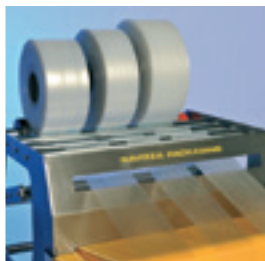

[www.ravizzausa.com](http://www.ravizzausa.com)

**One operation, infinite formats.**

With the same reel it is possible to prepare instantaneously bags or formats in any length, individual or pre-cut in reel form, by simply adjusting the setting on the control panel.

**Furthermore Simplicita Baggy is:**

- **Automatic:** it manages autonomously each operation
- **Universal:** it works with many types of flexible materials
- **Compact:** it can be easily used in the office or the factory
- **Versatile:** with its optional accessories it prints data and logos directly on to the film, rewinds pre-cut bags, punches euroslot, etc.
- **Intelligent:** memorizes many sizes, to be recalled with one simple operation
- **Multitasking:** multilane operation
- **Economic:** only electrical power, low consumption and as much as 50% saving on materials.

**ACCESSORIES**

Integrated rewinder and frame

Printing options

A solution previously not available!

TECHNICAL FEATURES	
Film	Layflat tubing or sheet
Thickness film (under approval by Ravizza Packaging technical dept.)	30/120 μ
Reel width (under approval by Ravizza Packaging technical dept.)	40/400 mm - 1.57/15.7 inches
Bag length	min. 30 mm/ max. infinite - min. 1.18 inch / max. infinite
Max. reel diameter	300 mm - 11.81 inches
Max. reel weight	18 Kg max - 40 lb
Rated supply voltage	110 VAC switchable 50/60 Hz (other on request)
Power supply	750 W
Machine sizes	555 x 930 x h 430 mm - 21.85 x 36.61 x h 16.92 inch
Machine weight	65 Kg - 143 lb